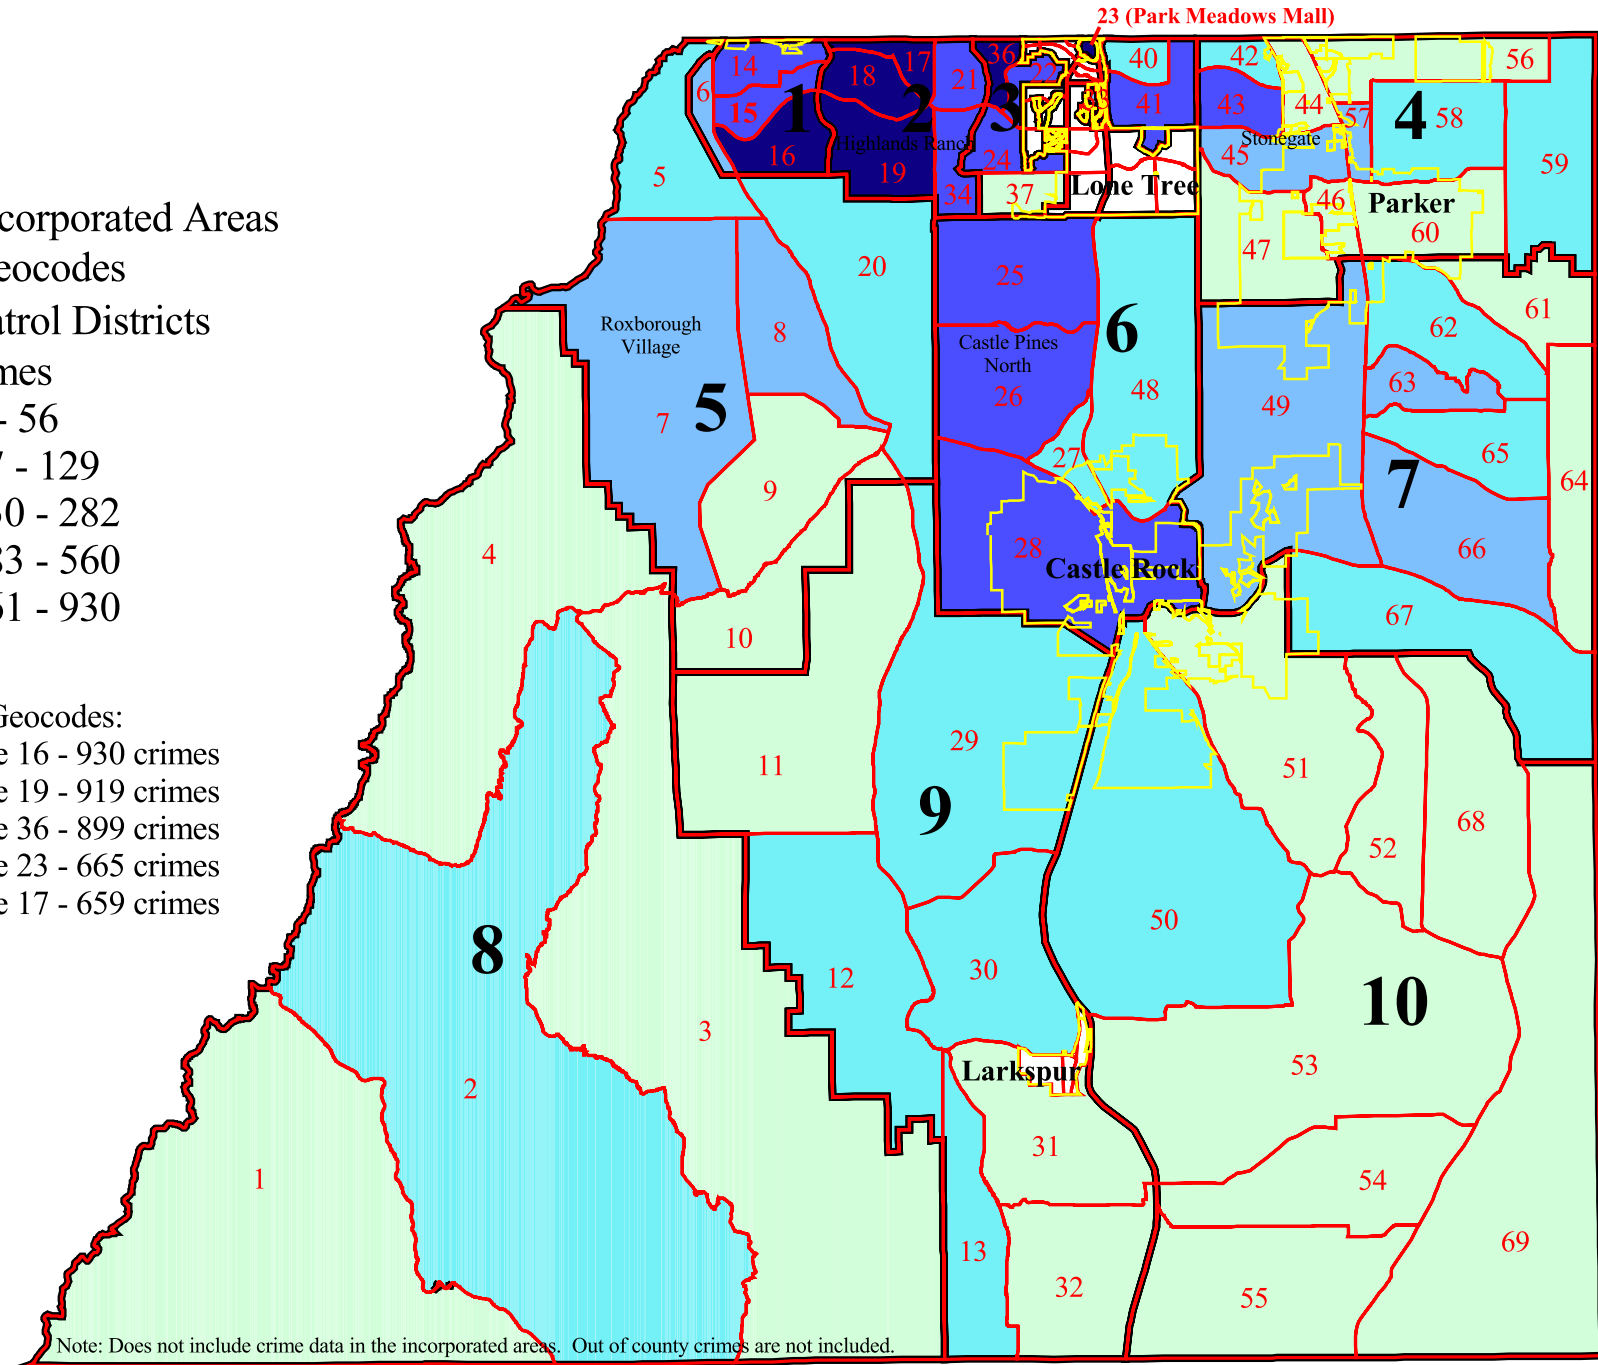

Douglas County Sheriff's Office

2005 Crime by Geocode

- Top Five Geocodes:
1. Geocode 16 - 930 crimes
 2. Geocode 19 - 919 crimes
 3. Geocode 36 - 899 crimes
 4. Geocode 23 - 665 crimes
 5. Geocode 17 - 659 crimes

Note: Does not include crime data in the incorporated areas. Out of county crimes are not included.