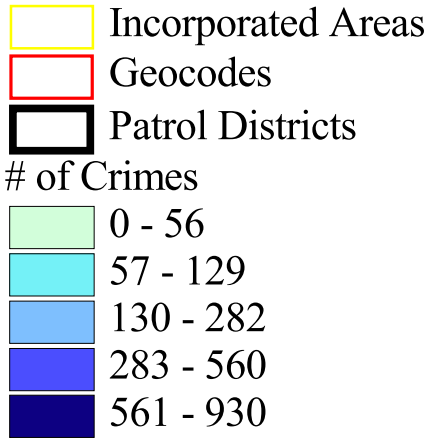

Douglas County Sheriff's Office

2005 Crime by Geocode

- Top Five Geocodes:
1. Geocode 16 - 930 crimes
 2. Geocode 19 - 919 crimes
 3. Geocode 36 - 899 crimes
 4. Geocode 23 - 665 crimes
 5. Geocode 17 - 659 crimes

Note: Does not include crime data in the incorporated areas. Out of county crimes are not included.